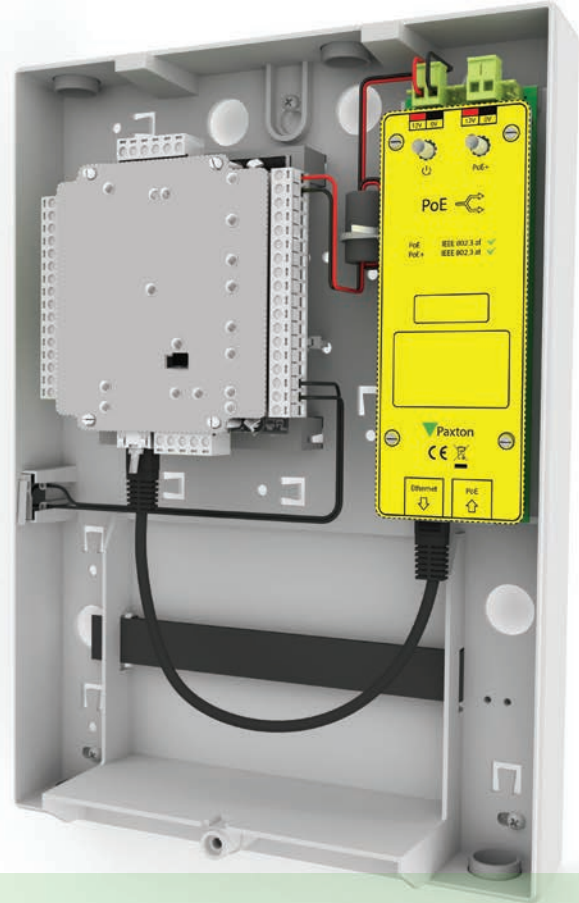

Power over Ethernet (PoE) in cabinet

System specifications

Cabinet construction	ABS plastic/ Powder coated metal
12V DC outputs	2
Cable type	CAT5
UL 294 Rated	Yes
ACU integration	Net2 Plus

Electrical

Supply voltage input	36V - 57V DC (0.83A)
Output current	12V DC (2A)
Output current (PoE+ AT type 2)	1.5A
Output power (PoE+ AT type 2)	20.4W
Output current (AF - AT type 1)	0.8A
Output power (AF - AT type 1)	10.36W

Other hardware features

Mains failure warning	No
Removable rising clamp terminal blocks	Yes
Tamper switch	Yes
Fitting kit	Yes

Environment

Operating Temperature	0°C - +45°C +32°F - +113°F
Moisture resistance	No - if used externally, it must be protected in a weatherproof housing
Vandal Resistance	Low

Power over Ethernet (PoE) is a technology that allows both power and data to be passed along Ethernet cabling, the most common type of cable being Cat5. Ethernet is the collection of structured data cabling that already exists to connect all local area network (LAN) based equipment, for example PCs.

By combining Net2 plus ACU's with PoE, Paxton access control systems become even faster, easier and cheaper to install. You no longer need to include a separate mains power supply, saving on extra cabling and installation time. PoE simply plugs straight into the existing LAN using a standard RJ45 plug (providing it is powered by either a PoE switch or a PoE injector). It can then be detected and configured from the Net2 software in exactly the same way as any other Net2 access control unit.