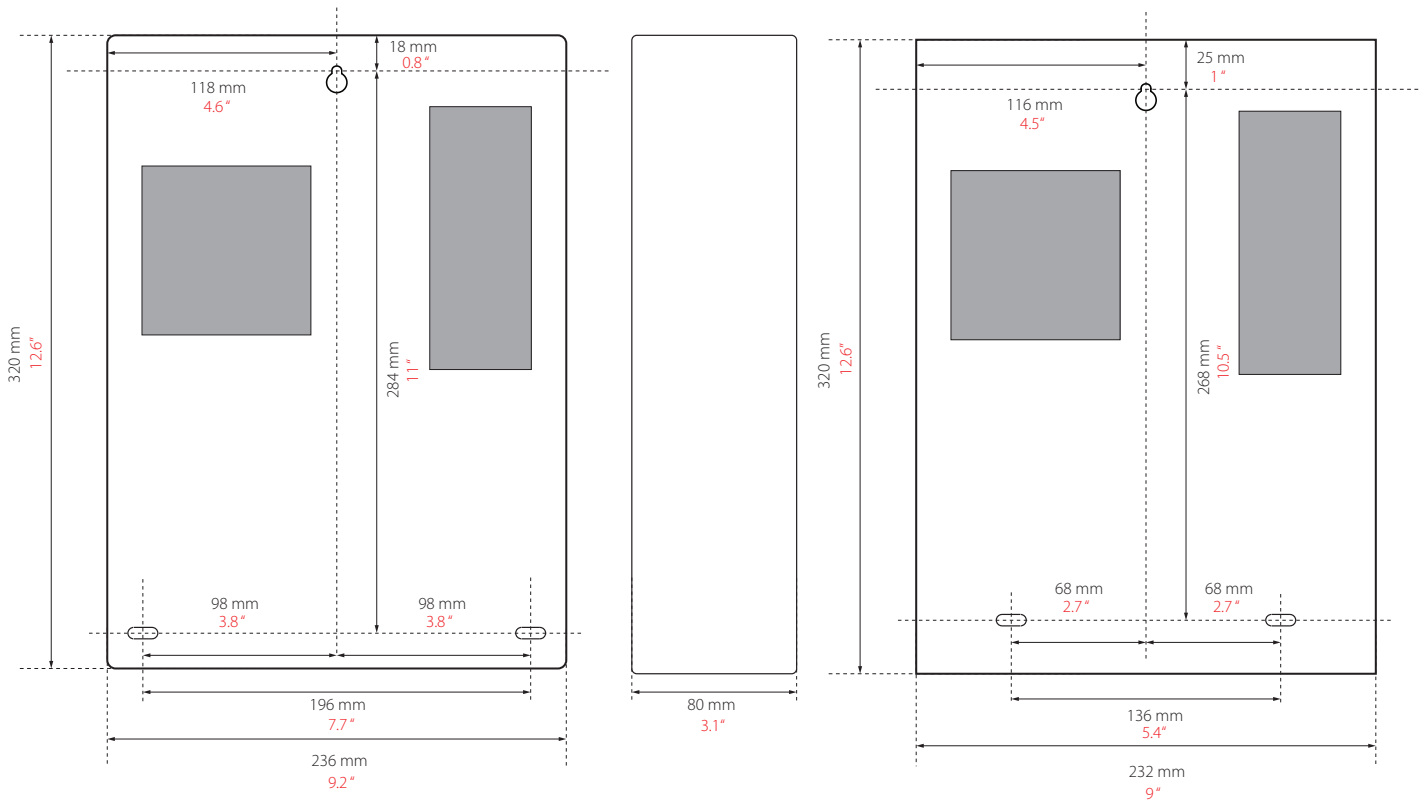

Accessories and sales codes

PoE+ power supply in plastic cabinet 857-387

PoE+ power supply in metal cabinet 857-346

Net2 plus 1 door controller - PoE+, Plastic cabinet 682-284

Net2 plus 1 door controller - PoE+, Metal cabinet 682-721