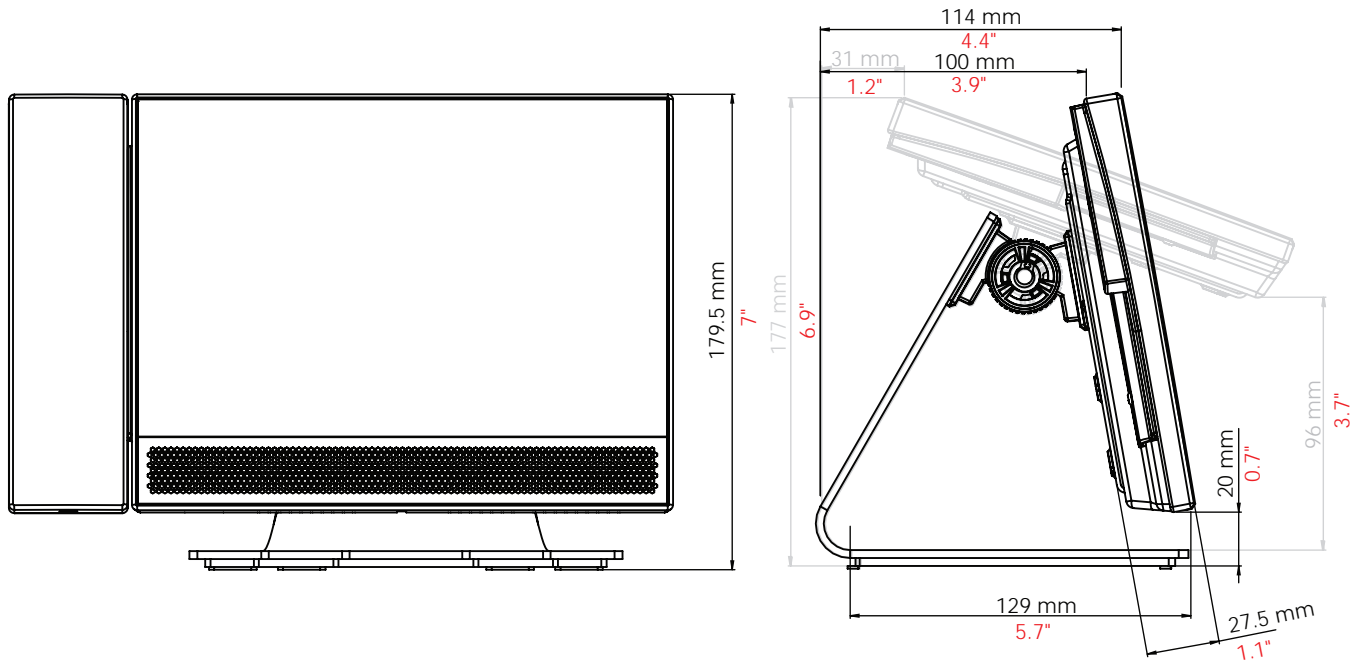

Hardware features

Audio system	Full Duplex
Screen	Colour LED , capacitive touch screen
Screen size	7", 16:9
Screen resolution	800 x 480
Camera	Digital with IR filter
Door bell input	2 wire, 8v illumination supported
LED status indicator	RGB LED
Back lighting colour	White

Accessories

Desktop stand	Optional
---------------	----------

Net2 Entry is a door entry system that works standalone or alongside Paxton's Net2 access control, combining door entry with key features of Net2. Net2 Entry consists of 3 components that auto-detect on set up; external panel, interior monitor and door control unit. Net2 Entry is a plug and play solution that comes with a range of panel options and is suitable for a wide variety of sites.

The Net2 Entry Premium Monitor comes either with or without a handset, and can be wall or desk mounted. Net2 Entry components simply interconnect using Cat5 or standard RJ45 terminated patch cables. Net2 Entry can also utilise existing network infrastructure for simple installation. PoE technology runs power and data along the same cable to avoid the need for separate power supplies. A visitor initiates a video call via the bell button on the external panel. Visitor access can be granted via the Net2 Entry Premium Monitor, which features an intuitive capacitive touchscreen user interface.